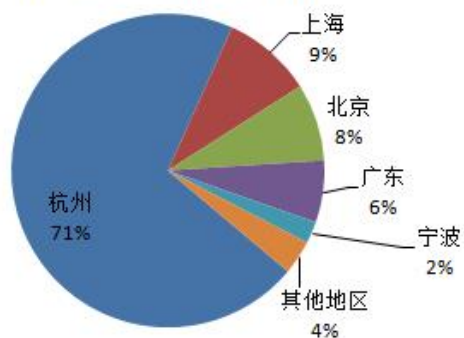

# 第一章 2019 届毕业生就业创业基本情况

2019	327	234
93	3	5
327	96	29%
	8% 7% 7% 6% 6%	

2019

2019 11 20 2019 98.2%

2019

### 2019届毕业生就业分布

.2019

221	7	2019	1	230	96.1%
2018	2017	97.3%	98.5%		

2019	3	2018	2	2017	5
------	---	------	---	------	---

2019	1	1
------	---	---

95%

			500	
		2019		73.8%
2018	2017	79.02%	77.03%	

**2019**